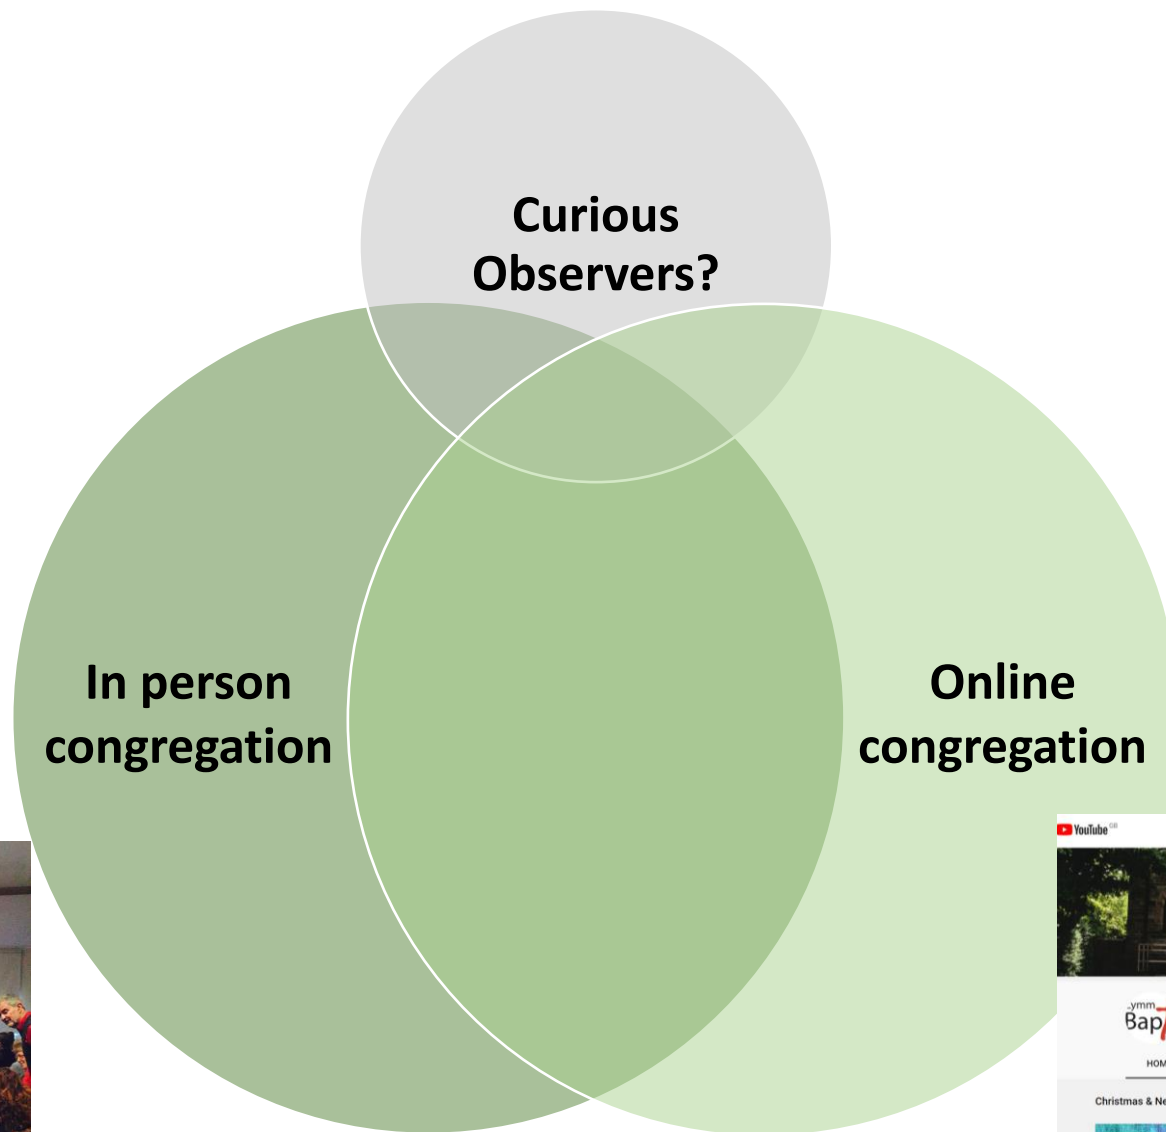

A person is walking away from the viewer on a dirt path that leads towards a bright, glowing light at the end of the path. The path is flanked by tall, dark evergreen trees. The light creates a strong lens flare and illuminates the path and the person's shadow. The overall mood is hopeful and forward-looking.

Stepping into 2021

*Our Sunday morning service
January 3 @ 10.30am*

What will shape us in 2021?

Rising Consumerism?

What will shape us in 2021?

Rising Consumerism?

Rising Impatience?

What will shape us in 2021?

Rising Consumerism?

Rising Impatience?

Rising Hope?

A person is walking away from the viewer on a dirt path that leads into a dense forest. The path is illuminated by a bright, golden light coming from the end of the path, creating a strong lens flare and casting long shadows. The trees are tall and thin, with some evergreens visible. The overall mood is hopeful and contemplative.

Stepping into 2021

*Our Sunday morning Service
January 3 @ 10.30am*