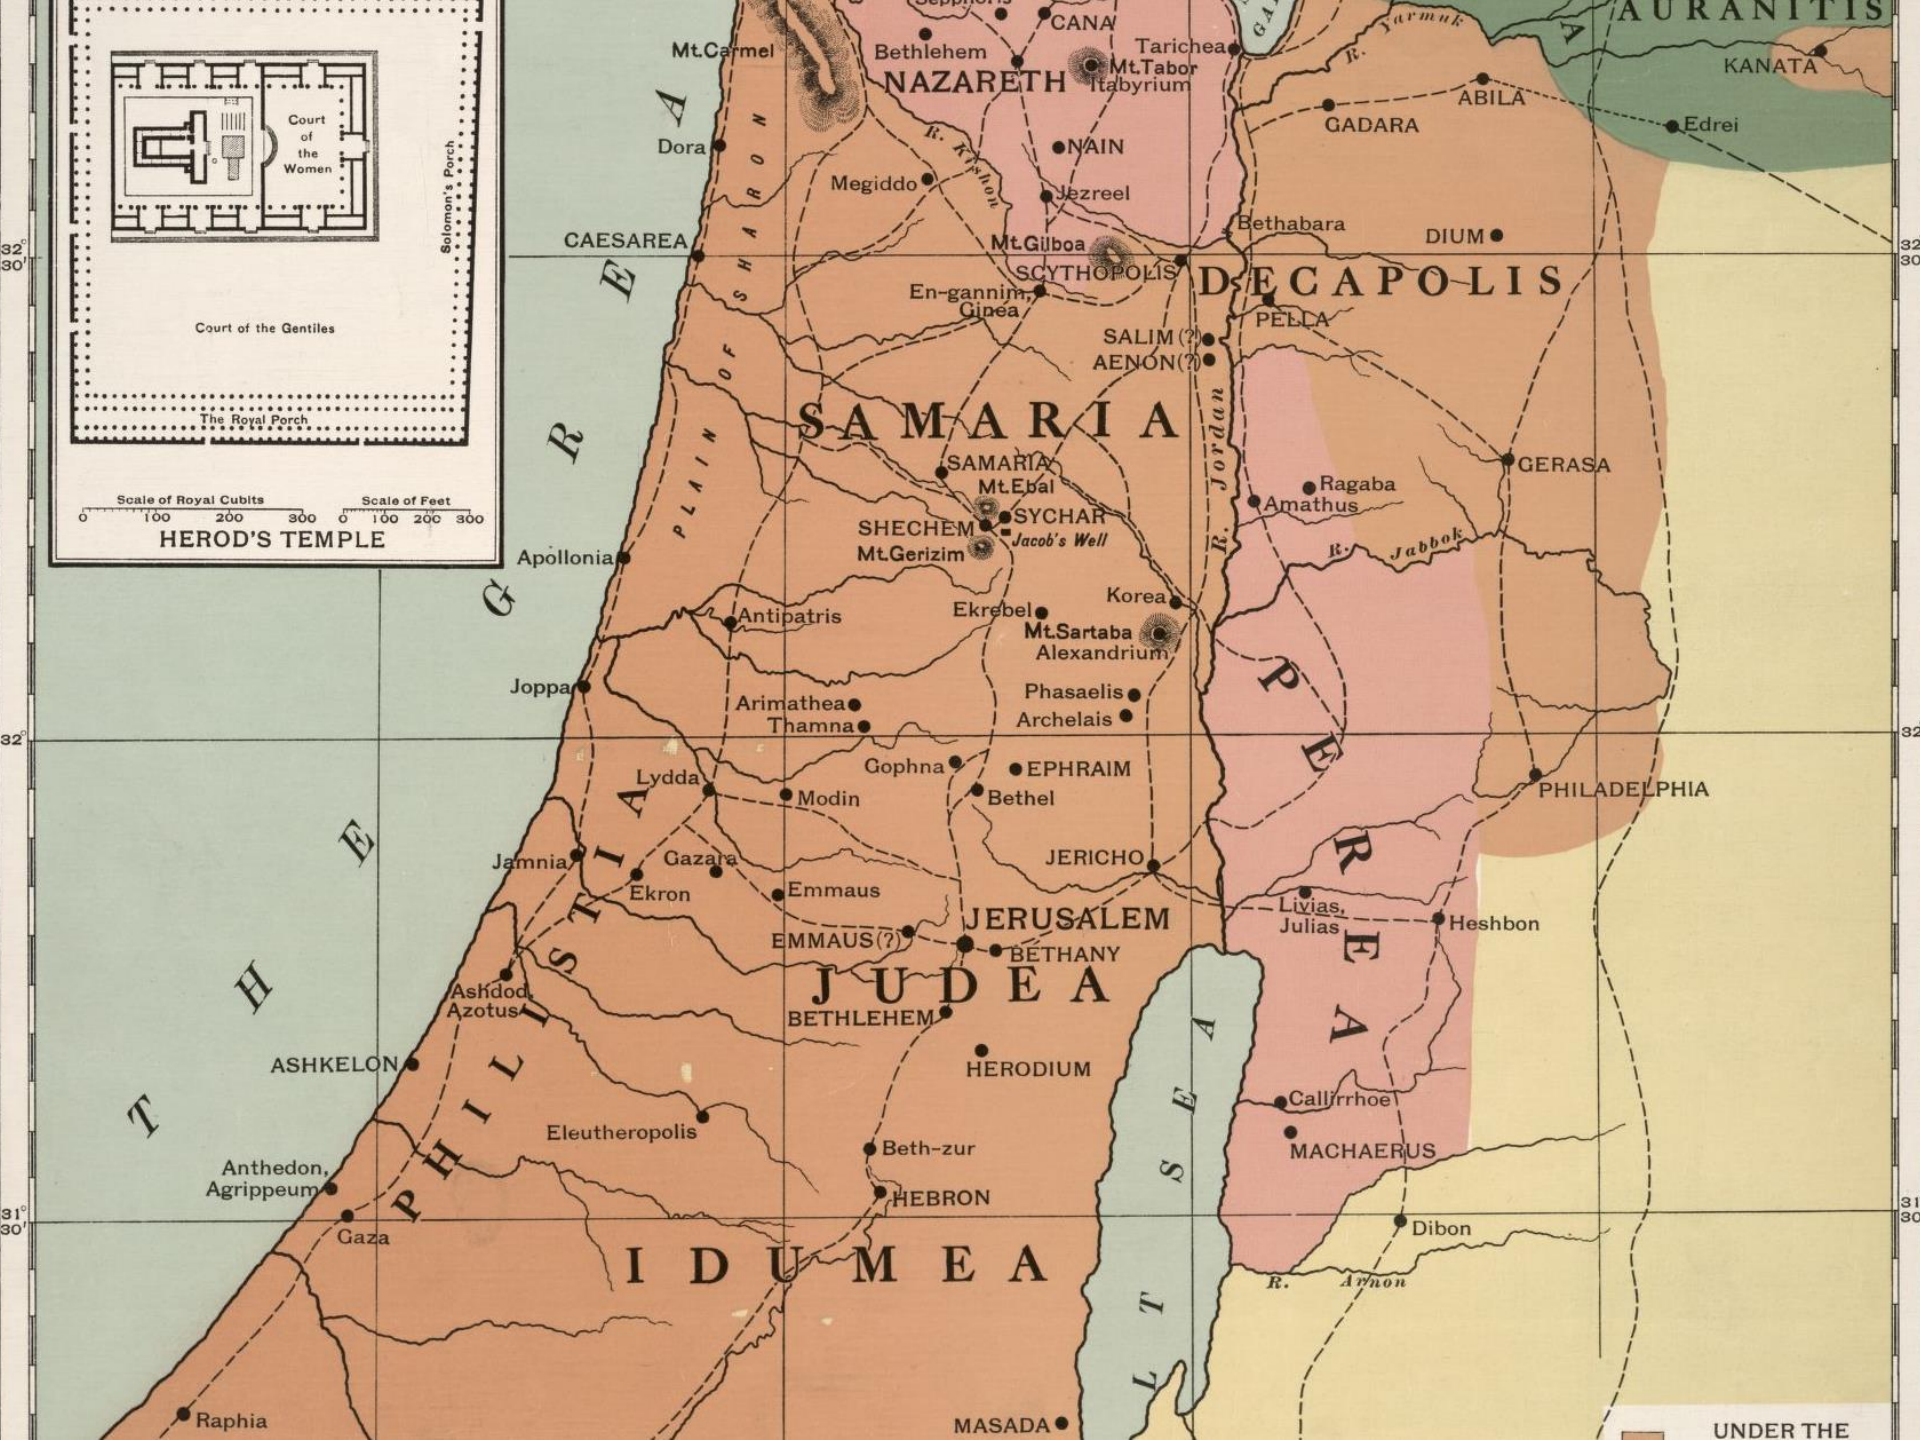

Who was Philip?

- Ordinary Guy, but.....Full of the spirit and Wisdom

Scale of Royal Cubits Scale of Feet
 0 100 200 300 0 100 200 300
HEROD'S TEMPLE

UNDER THE

Who was Philip?

- Ordinary Guy, but.....Full of the spirit and Wisdom
- Available to God